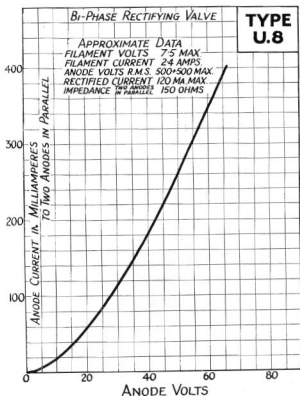

## MARCONI VALVES

TYPE U 8

RECTIFIER

Characteristic Curve of Average U 8 Valve.

*The valve in the purple box*